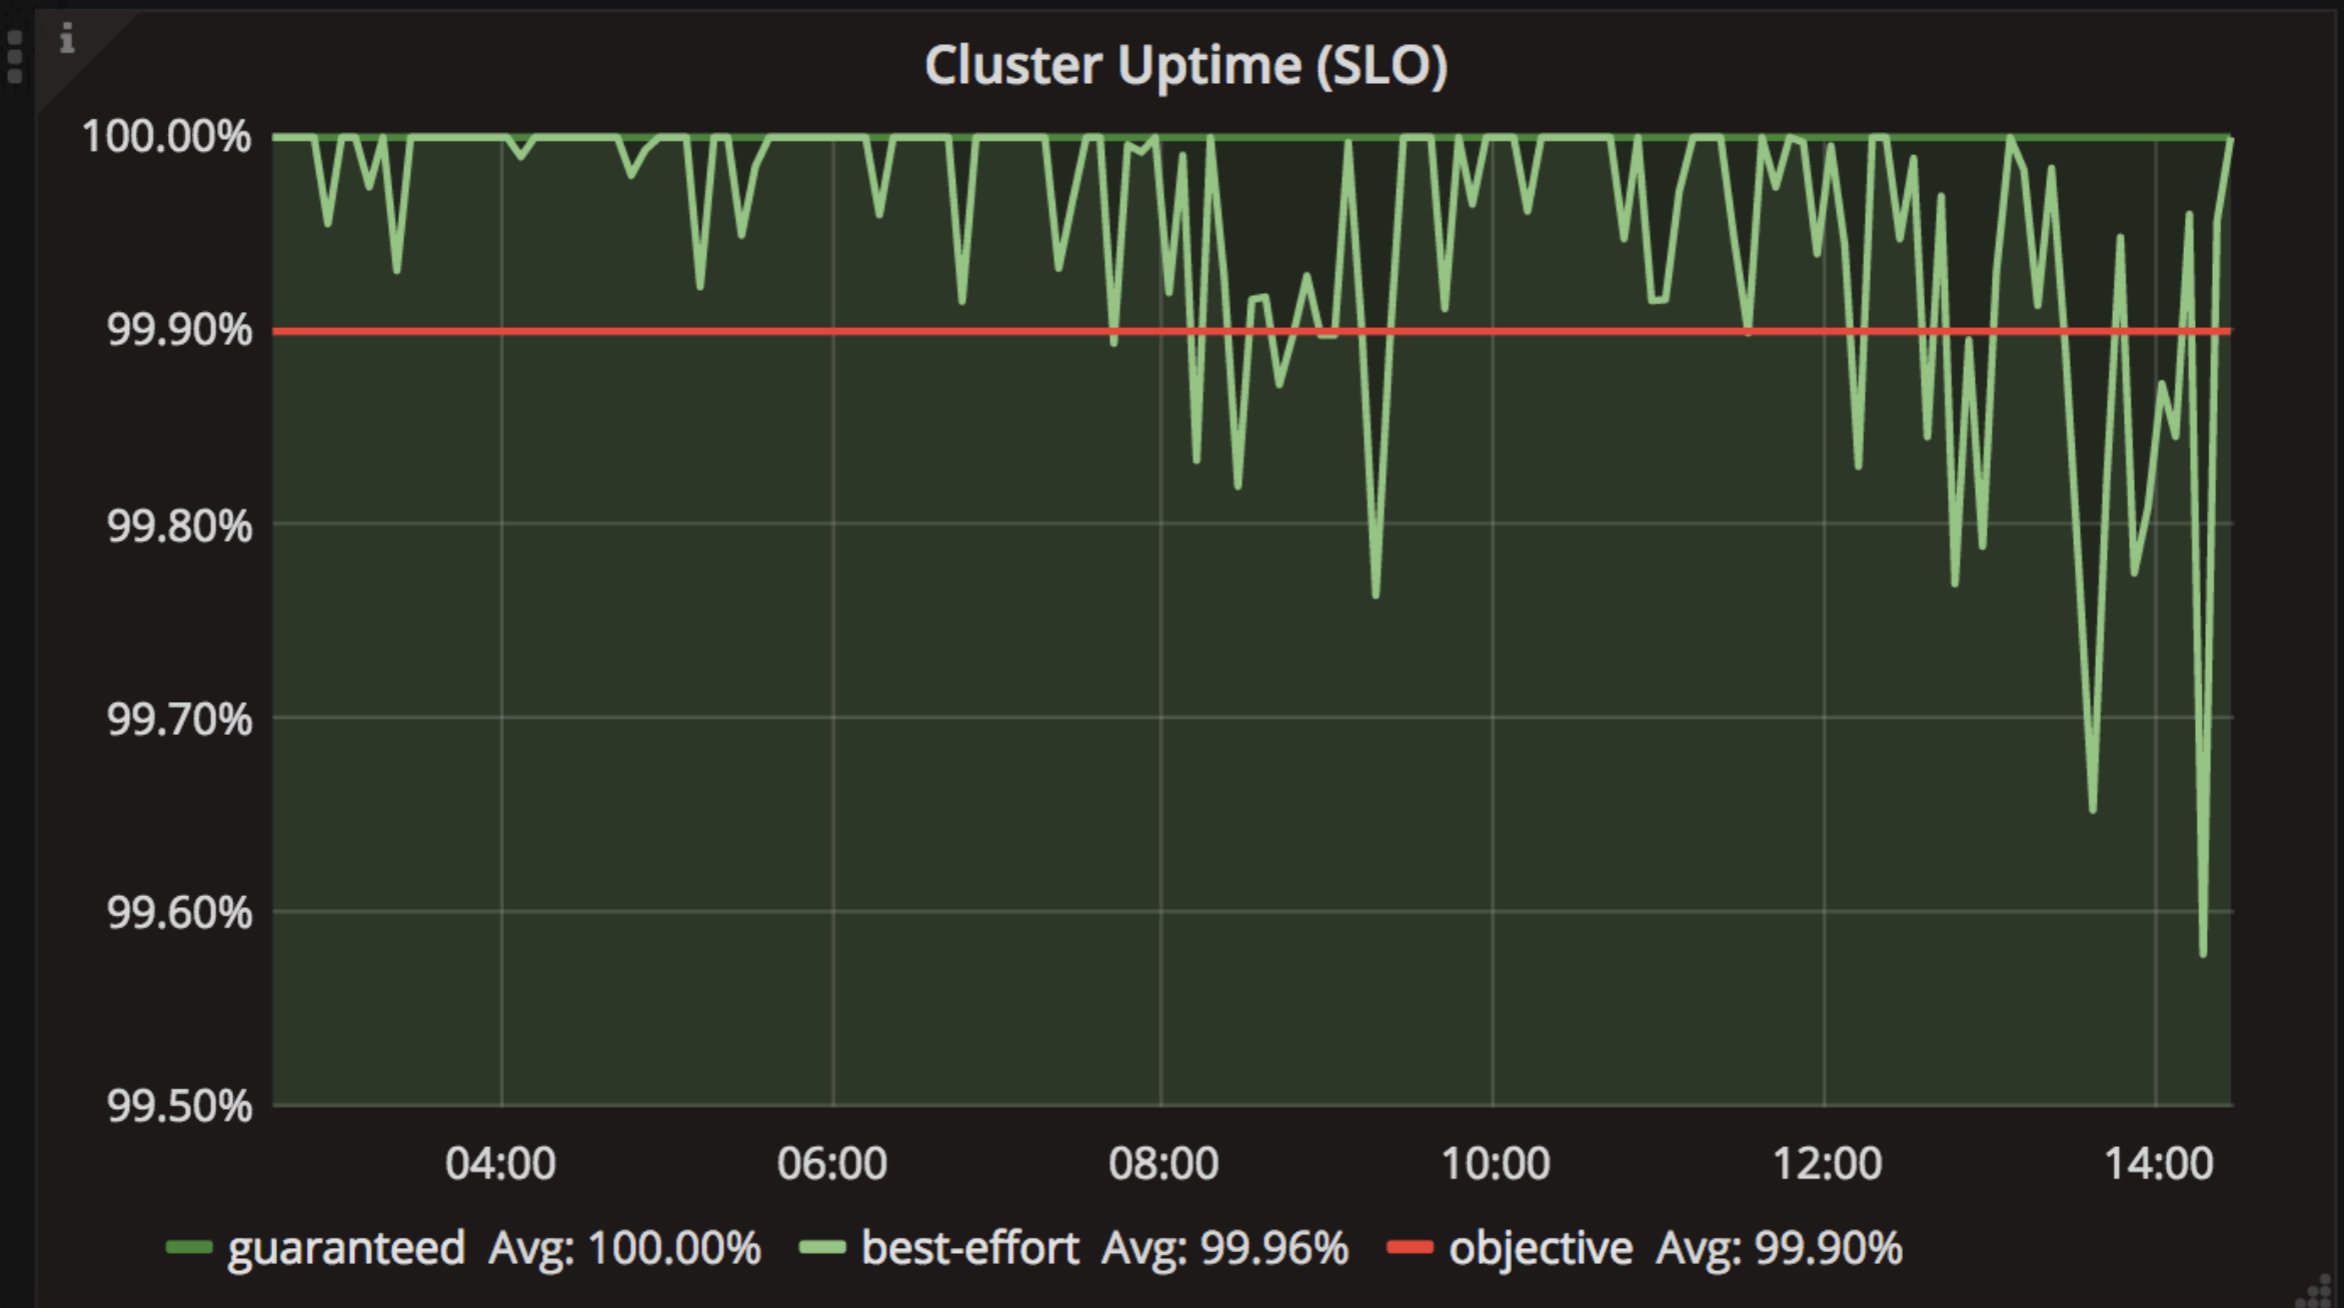

50% Utilization and Beyond

Removing the Blindfold with Prometheus

PromCon 2017

Stephan Erb

Cluster Utilization

role

c0070001 ▾

environment

devel + prod + staging ▾

```
ALERT ServiceLevelObjectiveBreached
  IF (
    sum(
      rate(http_request_latency_seconds_bucket{le="1"} [5m])
    ) by (job)
    /
    sum(
      rate(http_request_latency_seconds_count [5m])
    ) by (job)
  ) < 0.95
  FOR 5m
  LABELS { severity = "page" }
  ANNOTATIONS {
    summary = "Service {{$labels.job}} is slow.",
  }
```

Nagios®

```
MCE 0
```

```
CPU 25 THERMAL EVENT TSC 1ec5d566523daaf
```

```
TIME 1499861965 Wed Jul 12 12:19:25 2017
```

**Processor 25 heated above trip temperature.
Throttling enabled.**

Please check your system cooling.