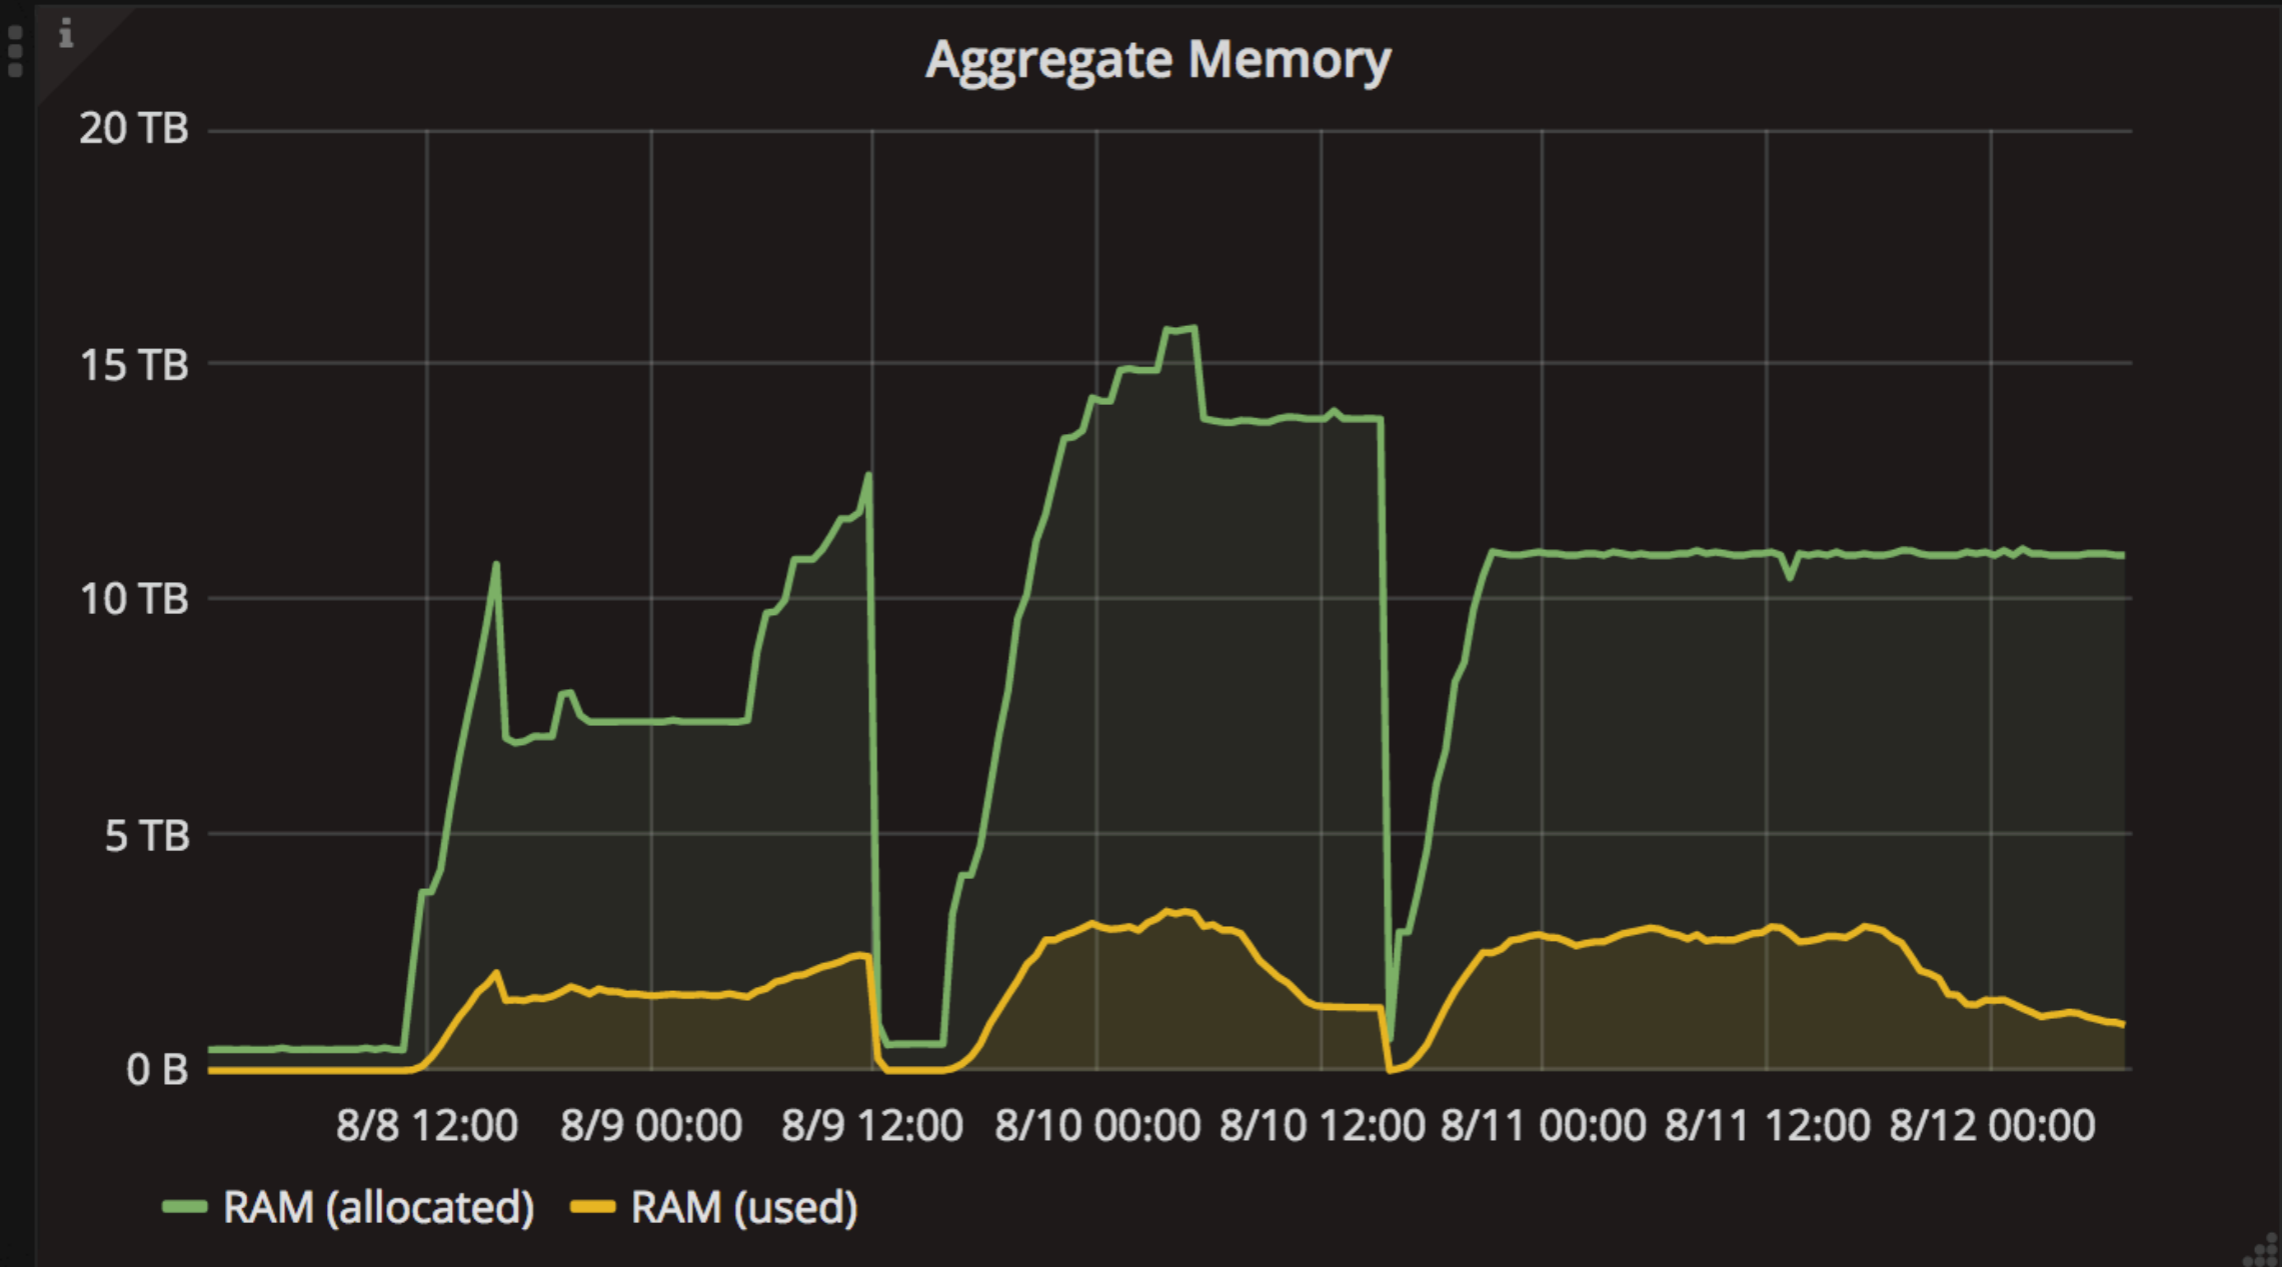

50% Utilization and Beyond

Removing the Blindfold with Prometheus

PromCon 2017

Stephan Erb

Cluster Utilization

role

c0070001 ▾

environment

devel + prod + staging ▾

```
ALERT ServiceLevelObjectiveBreached
  IF (
    sum(
      rate(http_request_latency_seconds_bucket{le="1"} [5m])
    ) by (job)
    /
    sum(
      rate(http_request_latency_seconds_count [5m])
    ) by (job)
  ) < 0.95
  FOR 5m
  LABELS { severity = "page" }
  ANNOTATIONS {
    summary = "Service {{$labels.job}} is slow.",
  }
```

Nagios®

```
MCE 0
```

```
CPU 25 THERMAL EVENT TSC 1ec5d566523daaf
```

```
TIME 1499861965 Wed Jul 12 12:19:25 2017
```

**Processor 25 heated above trip temperature.
Throttling enabled.**

Please check your system cooling.