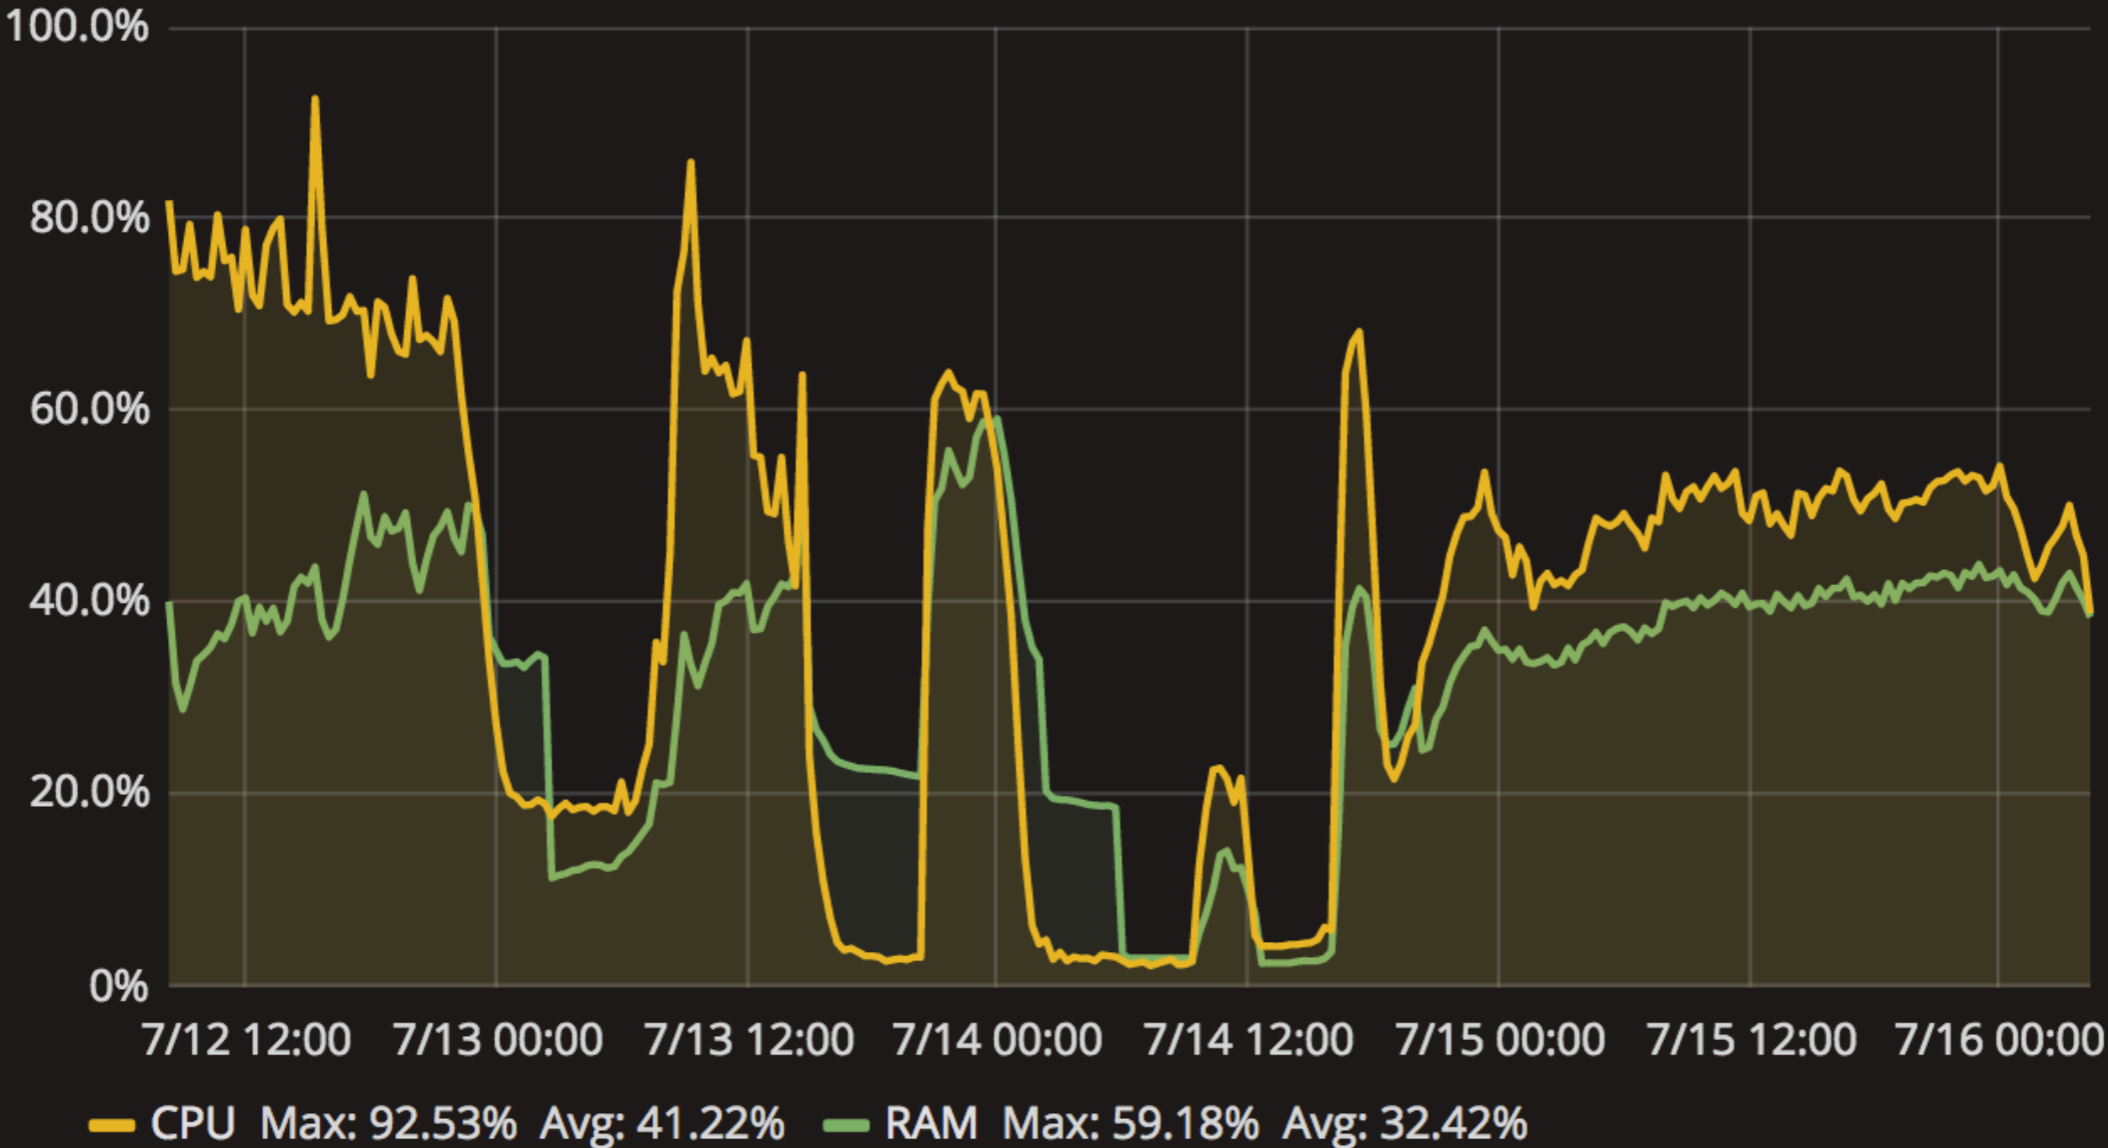

50% Utilization and Beyond

Removing the Blindfold with Prometheus

PromCon 2017

Stephan Erb

Cluster Utilization

role

c0070001 ▾

environment

devel + prod + staging ▾

```
ALERT ServiceLevelObjectiveBreached
  IF (
    sum(
      rate(http_request_latency_seconds_bucket{le="1"} [5m])
    ) by (job)
    /
    sum(
      rate(http_request_latency_seconds_count [5m])
    ) by (job)
  ) < 0.95
  FOR 5m
  LABELS { severity = "page" }
  ANNOTATIONS {
    summary = "Service {{$labels.job}} is slow.",
  }
```

Nagios®

```
MCE 0
```

```
CPU 25 THERMAL EVENT TSC 1ec5d566523daaf
```

```
TIME 1499861965 Wed Jul 12 12:19:25 2017
```

**Processor 25 heated above trip temperature.
Throttling enabled.**

Please check your system cooling.